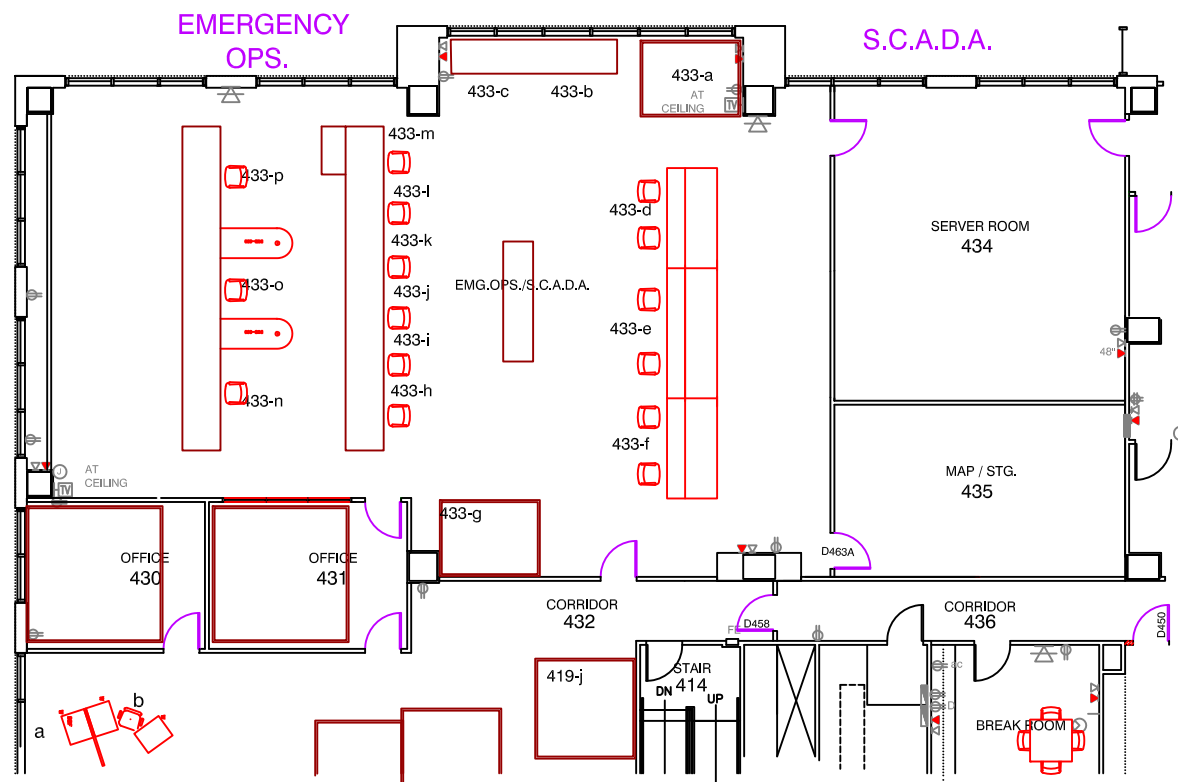

- EXISTING LAYOUT -

- PROPOSED LAYOUT -

[NEW FURNITURE /STATIONS]

Dated: 1.24.12